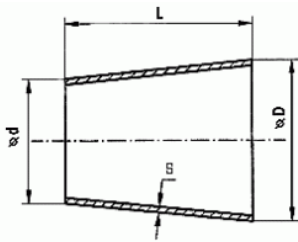

**Reducers welded EN 10253-4 L=3 (D-d) metric sizes**

Produced from welded pipe or welded from plate, for metric pipes, pickled, delivery-conditions acc. DIN 2609

Available in concentric (K) and excentric (E) design in material 1.4307 and 1.4404/4432.

On request with inspection certificate EN 10204/ 3.1

dimension D/d x s	length L mm	weight. kg
23/18 x 1,5	15	0,02
28/18 x 1,5	30	0,03
28/23 x 1,5	15	0,02
36/18 x 2,0	51	0,07
36/24 x 2,0	36	0,05
36/29 x 2,0	21	0,03
44/24 x 2,0	60	0,07
44/29 x 2,0	45	0,07
44/34 x 2,0	24	0,05
54/24 x 2,0	90	0,18
54/29 x 2,0	75	0,16
54/34 x 2,0	60	0,13
54/44 x 2,0	30	0,08
69/34 x 2,0	105	0,24
69/44 x 2,0	75	0,20
69/54 x 2,0	45	0,13
84/44 x 2,0	120	0,40
84/54 x 2,0	90	0,30
84/69 x 2,0	45	0,17
104/54 x 2,0	150	0,57
104/69 x 2,0	105	0,44
104/84 x 2,0	60	0,28
129/54 x 2,0	225	1,03
129/69 x 2,0	180	0,90
129/84 x 2,0	135	0,70
129/104 x 2,0	75	0,43
131/86 x 3,0	135	1,05
131/106 x 3,0	75	0,67
154/69 x 2,0	255	1,44
154/84 x 2,0	210	1,22
154/104 x 2,0	150	0,98
154/129 x 2,0	75	0,52
156/86 x 3,0	210	1,93
156/106 x 3,0	150	1,49
156/131 x 3,0	75	0,82

dimension D/d x s	length L mm	weight. kg
204/104 x 2,0	300	2,28
204/129 x 2,0	225	1,85
204/154 x 2,0	150	1,33
206/106 x 3,0	300	3,42
206/131 x 3,0	225	2,70
206/156 x 3,0	150	2,00
254/129 x 2,0	375	3,56
254/154 x 2,0	300	3,04
254/204 x 2,0	150	1,71
256/131 x 3,0	375	5,38
256/156 x 3,0	300	4,56
256/206 x 3,0	150	2,57
304/154 x 2,0	450	5,13
304/204 x 2,0	300	3,80
304/254 x 2,0	150	2,09
306/156 x 3,0	450	7,70
306/206 x 3,0	300	5,70
306/256 x 3,0	150	3,14
356/206 x 3,0	450	9,41
356/256 x 3,0	300	6,84
356/306 x 3,0	150	3,71
406/256 x 3,0	450	11,1
406/306 x 3,0	300	7,98
406/356 x 3,0	150	4,28
456/356 x 3,0	300	9,25
456/406 x 3,0	150	4,91
506/306 x 3,0	600	18,8
506/356 x 3,0	450	14,6
506/406 x 3,0	300	10,7
506/456 x 3,0	150	5,50