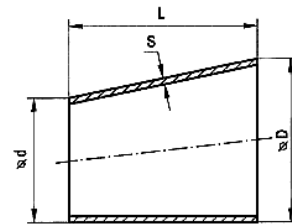

**Reducers welded EN 10253-4 L=3 (D-d) metric sizes**

Produced from welded pipe or welded from plate, for metric pipes, pickled, delivery-conditions acc. DIN 2609

Available in concentric (K) and excentric (E) design in material 1.4307 and 1.4404/4432.

On request with inspection certificate EN 10204/ 3.1

dimension D/d x s	length L mm	weight. kg
23/18 x 1,5	15	0,02
28/18 x 1,5	30	0,03
28/23 x 1,5	15	0,02
36/18 x 2,0	51	0,07
36/24 x 2,0	36	0,05
36/29 x 2,0	21	0,03
44/24 x 2,0	60	0,07
44/29 x 2,0	45	0,07
44/34 x 2,0	24	0,05
54/24 x 2,0	90	0,18
54/29 x 2,0	75	0,16
54/34 x 2,0	60	0,13
54/44 x 2,0	30	0,08
69/34 x 2,0	105	0,24
69/44 x 2,0	75	0,20
69/54 x 2,0	45	0,13
84/44 x 2,0	120	0,40
84/54 x 2,0	90	0,30
84/69 x 2,0	45	0,17
104/54 x 2,0	150	0,57
104/69 x 2,0	105	0,44
104/84 x 2,0	60	0,28
129/54 x 2,0	225	1,03
129/69 x 2,0	180	0,90
129/84 x 2,0	135	0,70
129/104 x 2,0	75	0,43
131/86 x 3,0	135	1,05
131/106 x 3,0	75	0,67
154/69 x 2,0	255	1,44
154/84 x 2,0	210	1,22
154/104 x 2,0	150	0,98
154/129 x 2,0	75	0,52
156/86 x 3,0	210	1,93
156/106 x 3,0	150	1,49
156/131 x 3,0	75	0,82

dimension D/d x s	length L mm	weight. kg
204/104 x 2,0	300	2,28
204/129 x 2,0	225	1,85
204/154 x 2,0	150	1,33
206/106 x 3,0	300	3,42
206/131 x 3,0	225	2,70
206/156 x 3,0	150	2,00
254/129 x 2,0	375	3,56
254/154 x 2,0	300	3,04
254/204 x 2,0	150	1,71
256/131 x 3,0	375	5,38
256/156 x 3,0	300	4,56
256/206 x 3,0	150	2,57
304/154 x 2,0	450	5,13
304/204 x 2,0	300	3,80
304/254 x 2,0	150	2,09
306/156 x 3,0	450	7,70
306/206 x 3,0	300	5,70
306/256 x 3,0	150	3,14
356/206 x 3,0	450	9,41
356/256 x 3,0	300	6,84
356/306 x 3,0	150	3,71
406/256 x 3,0	450	11,1
406/306 x 3,0	300	7,98
406/356 x 3,0	150	4,28
456/356 x 3,0	300	9,25
456/406 x 3,0	150	4,91
506/306 x 3,0	600	18,8
506/356 x 3,0	450	14,6
506/406 x 3,0	300	10,7
506/456 x 3,0	150	5,50